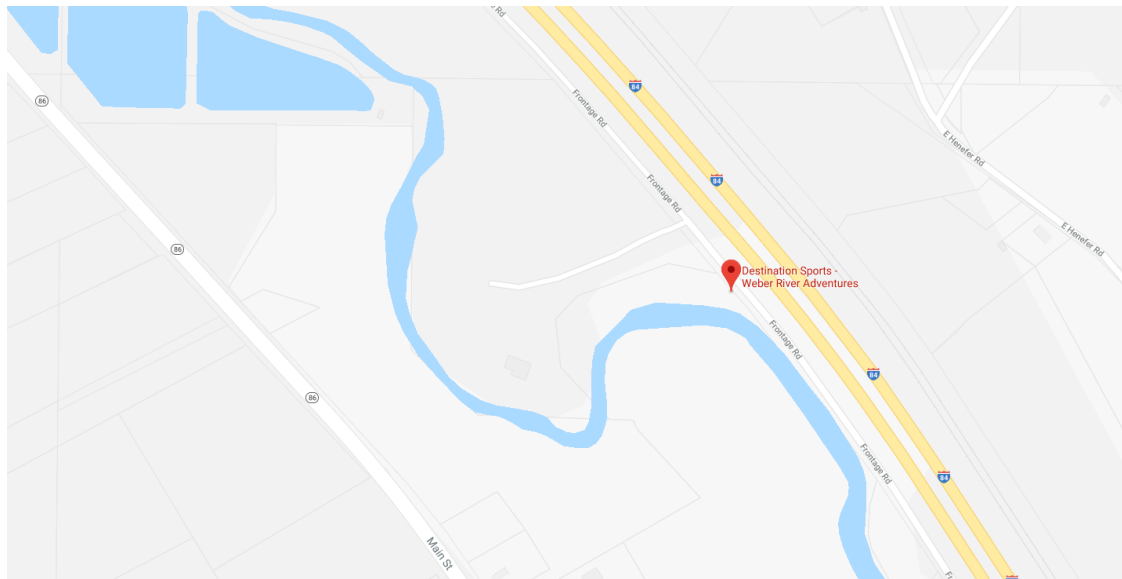

MMA River Rafting Information

Schedule

9:00am: Arrival time
Attendance
9:30am: Group A – River Rafting
Group B – Town Hall
11:30am: Group A – Town Hall
Group B – River Rafting
2:00pm: Parents Pick Up

Driving Directions

Destination Sports - Weber River Adventures
North, Henefer Frontage Rd, Henefer, UT 84033
(435) 659-6884

Inerstate 84E toward Cheyenne, Morgan
Exit 115 toward Henefer
Turn Right onto South Mains Street
Turn Right onto North Henefer Frontage Road
Destination Sports is about 1 mile down the road on the left hand side.

MMA River Rafting Information